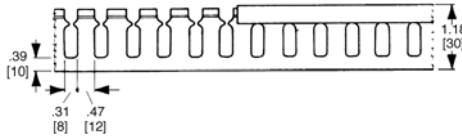

## Approximate dimensions

Wire duct, ties,  
spiral wrap

00.00 Inches  
00.00 [Millimeters]

**.31 - .47" [8-12 mm] slot**  
**.87" [17 mm] height**

**1.18" [30 mm] height**

**1.57" [40 mm] height**

**2.36" [60 mm] height**

**3.15", 3.94" [80 mm, 100 mm] height**

**.16 - .24" [4 - 6 mm] slot**  
**1.47" [40 mm] height**

**2.36" [60 mm] height**

**3.15", 3.94" [80 mm, 100 mm] height**

**.16 - .24" [4 - 6 mm] & .31 - .47" [8 - 12 mm] spacing**  
**.59" [15 mm] width**

**.98", 1.57", 2.36" [25, 40, 60 mm] width**

**1.57", 1.97", 2.95" [80, 100, 150 mm] width**