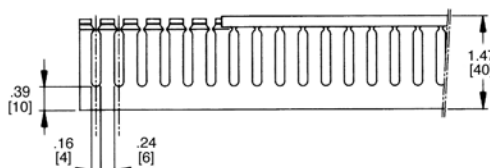

## Approximate dimensions

Wire duct, ties,  
spiral wrap

00.00 Inches  
00.00 [Millimeters]

**.31 - .47" [8-12 mm] slot**  
**.87" [17 mm] height**

**1.18" [30 mm] height**

**1.57" [40 mm] height**

**2.36" [60 mm] height**

**3.15", 3.94" [80 mm, 100 mm] height**

**.16 - .24" [4 - 6 mm] slot**  
**1.47" [40 mm] height**

**2.36" [60 mm] height**

**3.15", 3.94" [80 mm, 100 mm] height**

**.16 - .24" [4 - 6 mm] & .31 - .47" [8 - 12 mm] spacing**  
**.59" [15 mm] width**

**.98", 1.57", 2.36" [25, 40, 60 mm] width**

**1.57", 1.97", 2.95" [80, 100, 150 mm] width**