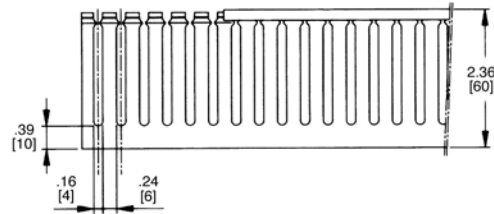

## Approximate dimensions

Wire duct, ties,  
spiral wrap

00.00 Inches  
00.00 [Millimeters]

**.31 - .47" [8-12 mm] slot**  
**.87" [17 mm] height**

**1.18" [30 mm] height**

**1.57" [40 mm] height**

**2.36" [60 mm] height**

**3.15", 3.94" [80 mm, 100 mm] height**

**.16 - .24" [4 - 6 mm] slot**  
**1.47" [40 mm] height**

**2.36" [60 mm] height**

**3.15", 3.94" [80 mm, 100 mm] height**

**.16 - .24" [4 - 6 mm] & .31 - .47" [8 - 12 mm] spacing**  
**.59" [15 mm] width**

**.98", 1.57", 2.36" [25, 40, 60 mm] width**

**1.57", 1.97", 2.95" [80, 100, 150 mm] width**