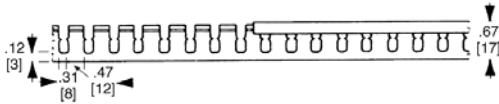

## Approximate dimensions

Wire duct, ties,  
spiral wrap

00.00 Inches  
00.00 [Millimeters]

**.31 - .47" [8-12 mm] slot**  
**.87" [17 mm] height**

**1.18" [30 mm] height**

**1.57" [40 mm] height**

**2.36" [60 mm] height**

**3.15", 3.94" [80 mm, 100 mm] height**

**.16 - .24" [4 - 6 mm] slot**  
**1.47" [40 mm] height**

**2.36" [60 mm] height**

**3.15", 3.94" [80 mm, 100 mm] height**

**.16 - .24" [4 - 6 mm] & .31 - .47" [8 - 12 mm] spacing**  
**.59" [15 mm] width**

**.98", 1.57", 2.36" [25, 40, 60 mm] width**

**1.57", 1.97", 2.95" [80, 100, 150 mm] width**