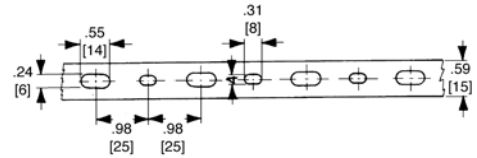

## Approximate dimensions

Wire duct, ties,  
spiral wrap

00.00 Inches  
00.00 [Millimeters]

**.31 - .47" [8-12 mm] slot**  
**.87" [17 mm] height**

**1.18" [30 mm] height**

**1.57" [40 mm] height**

**2.36" [60 mm] height**

**3.15", 3.94" [80 mm, 100 mm] height**

**.16 - .24" [4 - 6 mm] slot**  
**1.47" [40 mm] height**

**2.36" [60 mm] height**

**3.15", 3.94" [80 mm, 100 mm] height**

**.16 - .24" [4 - 6 mm] & .31 - .47" [8 - 12 mm] spacing**  
**.59" [15 mm] width**

**.98", 1.57", 2.36" [25, 40, 60 mm] width**

**1.57", 1.97", 2.95" [80, 100, 150 mm] width**