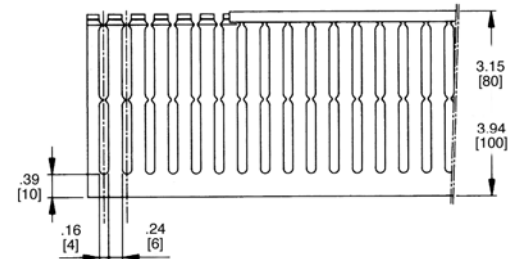

## Approximate dimensions

Wire duct, ties,  
spiral wrap

00.00 Inches  
00.00 [Millimeters]

**.31 - .47" [8-12 mm] slot**  
**.87" [17 mm] height**

**1.18" [30 mm] height**

**1.57" [40 mm] height**

**2.36" [60 mm] height**

**3.15", 3.94" [80 mm, 100 mm] height**

**.16 - .24" [4 - 6 mm] slot**  
**1.47" [40 mm] height**

**2.36" [60 mm] height**

**3.15", 3.94" [80 mm, 100 mm] height**

**.16 - .24" [4 - 6 mm] & .31 - .47" [8 - 12 mm] spacing**  
**.59" [15 mm] width**

**.98", 1.57", 2.36" [25, 40, 60 mm] width**

**1.57", 1.97", 2.95" [80, 100, 150 mm] width**