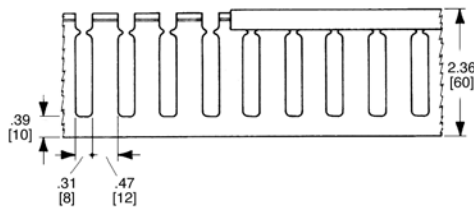

## Approximate dimensions

Wire duct, ties,  
spiral wrap

00.00 Inches  
00.00 [Millimeters]

**.31 - .47" [8-12 mm] slot**  
**.87" [17 mm] height**

**1.18" [30 mm] height**

**1.57" [40 mm] height**

**2.36" [60 mm] height**

**3.15", 3.94" [80 mm, 100 mm] height**

**.16 - .24" [4 - 6 mm] slot**  
**1.47" [40 mm] height**

**2.36" [60 mm] height**

**3.15", 3.94" [80 mm, 100 mm] height**

**.16 - .24" [4 - 6 mm] & .31 - .47" [8 - 12 mm] spacing**  
**.59" [15 mm] width**

**.98", 1.57", 2.36" [25, 40, 60 mm] width**

**1.57", 1.97", 2.95" [80, 100, 150 mm] width**