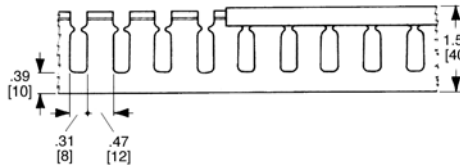

## Approximate dimensions

Wire duct, ties,  
spiral wrap

00.00 Inches  
00.00 [Millimeters]

**.31 - .47" [8-12 mm] slot**  
**.87" [17 mm] height**

**1.18" [30 mm] height**

**1.57" [40 mm] height**

**2.36" [60 mm] height**

**3.15", 3.94" [80 mm, 100 mm] height**

**.16 - .24" [4 - 6 mm] slot**  
**1.47" [40 mm] height**

**2.36" [60 mm] height**

**3.15", 3.94" [80 mm, 100 mm] height**

**.16 - .24" [4 - 6 mm] & .31 - .47" [8 - 12 mm] spacing**  
**.59" [15 mm] width**

**.98", 1.57", 2.36" [25, 40, 60 mm] width**

**1.57", 1.97", 2.95" [80, 100, 150 mm] width**