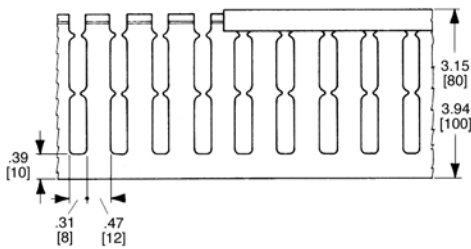

## Approximate dimensions

Wire duct, ties,  
spiral wrap

00.00 Inches  
00.00 [Millimeters]

**.31 - .47" [8-12 mm] slot**  
**.87" [17 mm] height**

**1.18" [30 mm] height**

**1.57" [40 mm] height**

**2.36" [60 mm] height**

**3.15", 3.94" [80 mm, 100 mm] height**

**.16 - .24" [4 - 6 mm] slot**  
**1.47" [40 mm] height**

**2.36" [60 mm] height**

**3.15", 3.94" [80 mm, 100 mm] height**

**.16 - .24" [4 - 6 mm] & .31 - .47" [8 - 12 mm] spacing**  
**.59" [15 mm] width**

**.98", 1.57", 2.36" [25, 40, 60 mm] width**

**1.57", 1.97", 2.95" [80, 100, 150 mm] width**